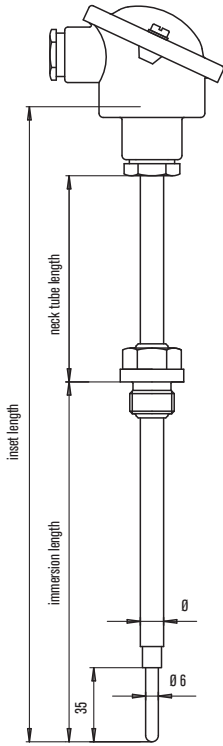

## T433 / T445

Screw-in protecting armatures for gauge slides  $\varnothing$  3 mm /  $\varnothing$  6 mm

#### PROTECTING TUBE FORM BS WITH TAPERED MEASURING TIP:

- 1.4571  $\varnothing$  11 x 2 mm

#### SCREWED THREAD:

- G 1/2 A                       G 3/4 A                       G 1 A  
 M 20 x 1,5                 without                       other thread: \_\_\_\_\_