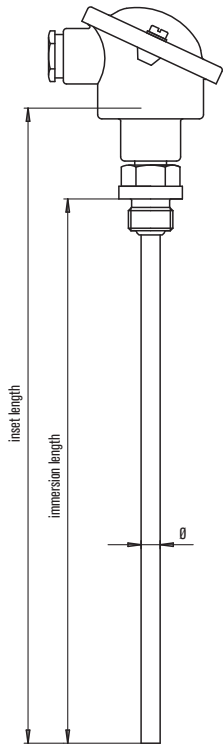

ADDITIONAL INFORMATION:

T445 / FOR GAUGE SLIDE $\varnothing$ 6 mm